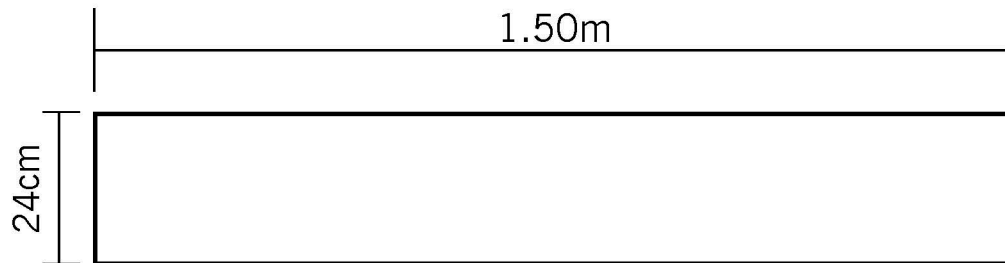

MEDIDAS PISO VINILICO

Proteção UV
Protección UV
UV protection

Fácil de limpar
Facil de limpiar
Easy to clean